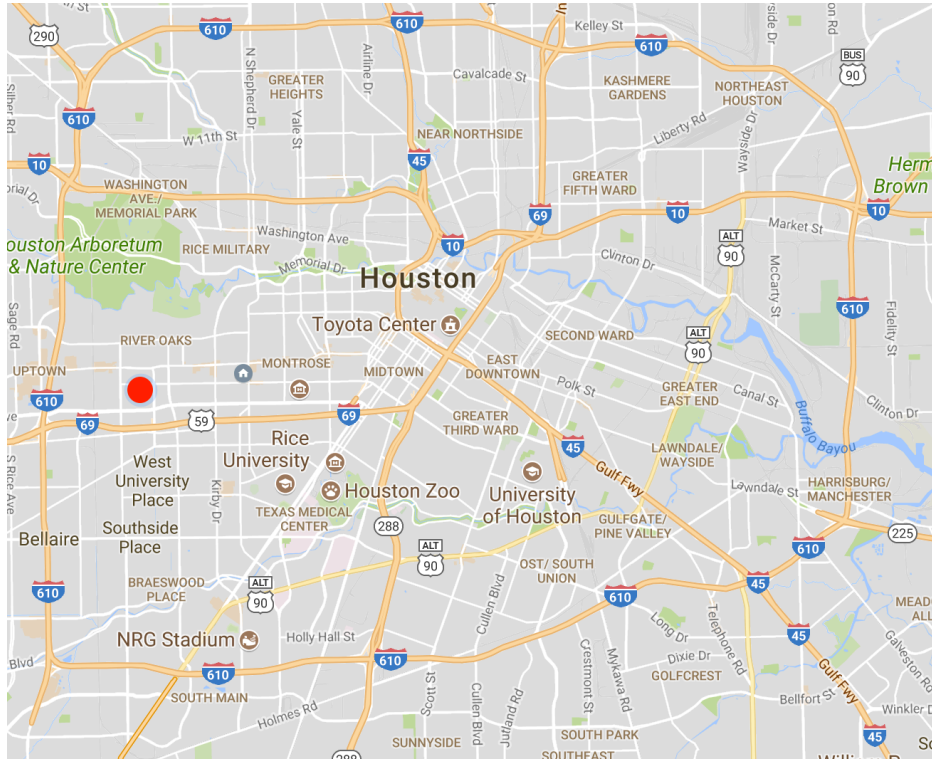

**Main Office Location**  
**3100 Timmons Lane, Suite 565, Houston, TX 77027**

Our main office is located inside the Interstate 610 loop. We are in the Upper Kirby area, which is east of The Galleria, west of Downtown Houston, and slightly north of Interstate 69/U.S. 59. The red dot below shows our location in this context.

Our street, Timmons Lane, runs north-south between the Interstate 69/U.S. 59 feeder road and Westheimer Rd. We are located on the west side of Timmons Lane between Wesleyan (west) and Edloe (east), and between Richmond (south) and West Alabama (north).